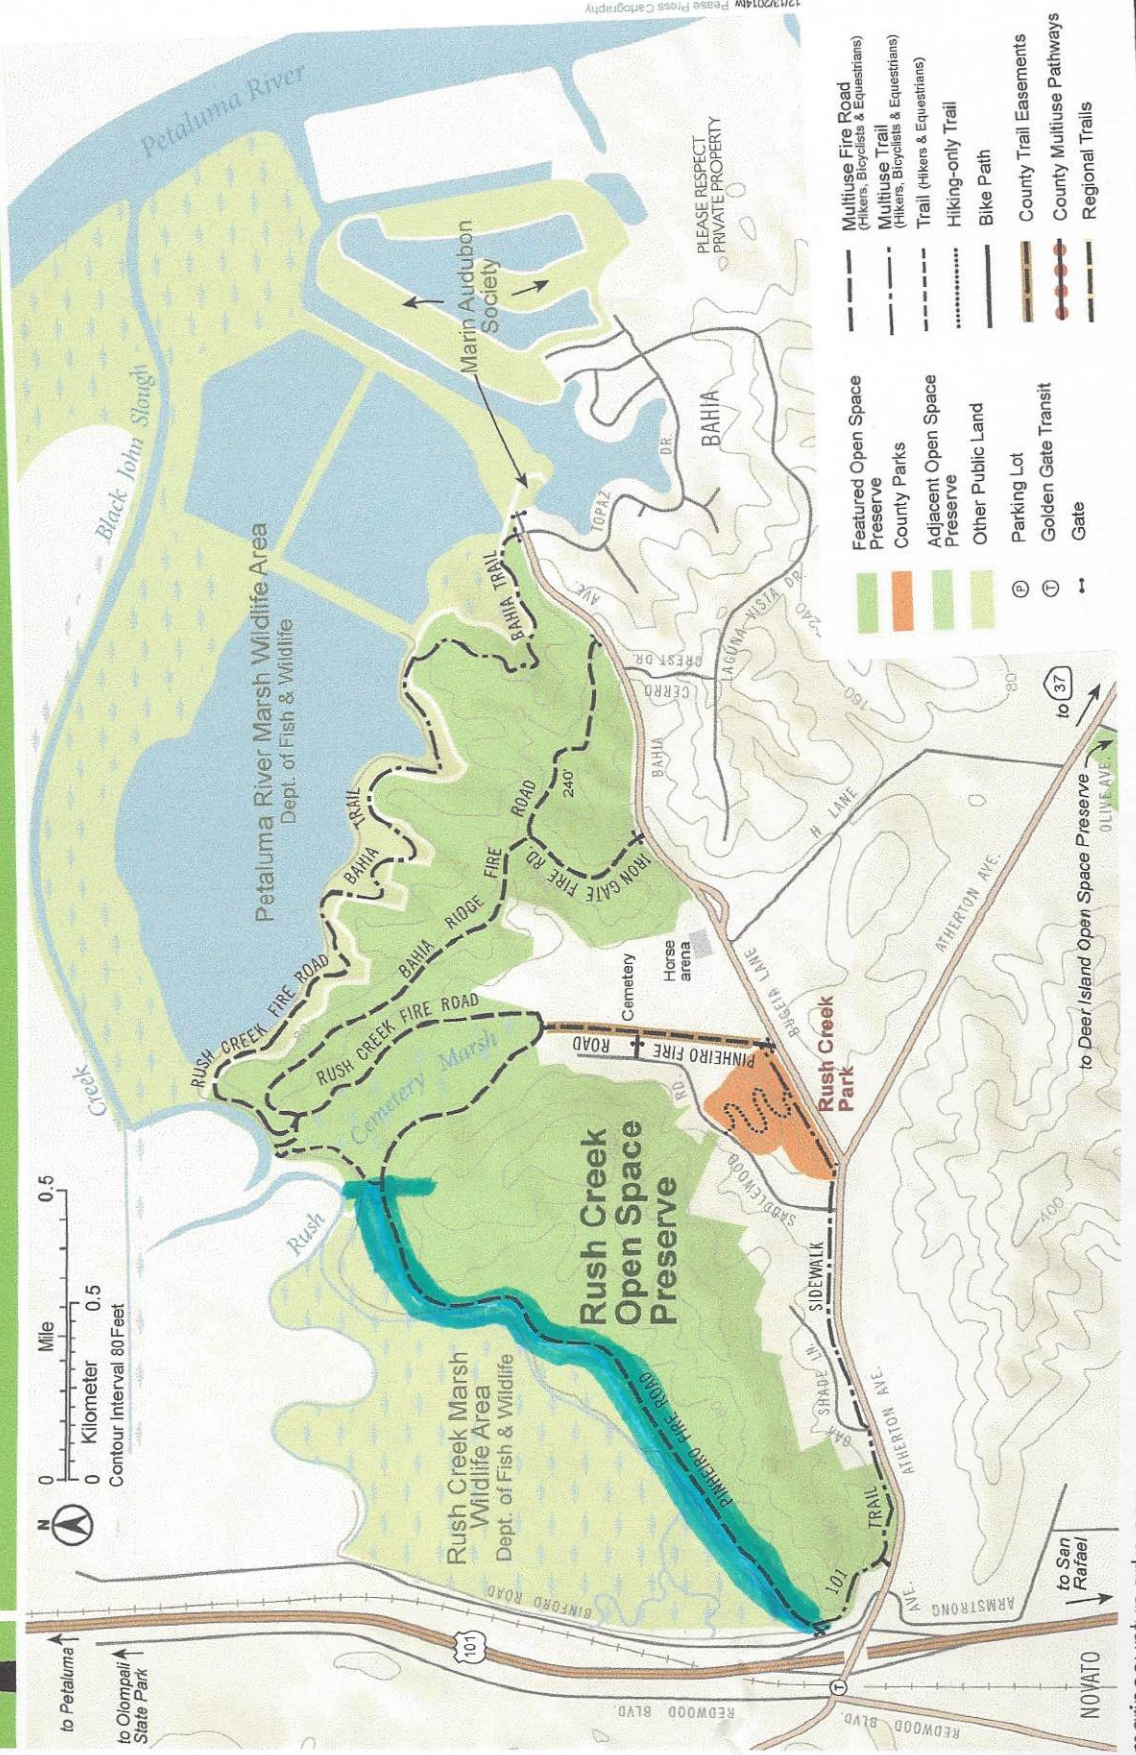

RUSH CREEK OPEN SPACE PRESERVE

- Featured Open Space Preserve
- County Parks
- Adjacent Open Space Preserve
- Other Public Land
- Parking Lot
- Golden Gate Transit
- Gate
- Multise Fire Road (hikers, Bicyclists & Equestrians)
- Multise Trail (hikers, Bicyclists & Equestrians)
- Trail (hikers & Equestrians)
- Hiking-only Trail
- Bike Path
- County Trail Easements
- County Multise Pathways
- Regional Trails